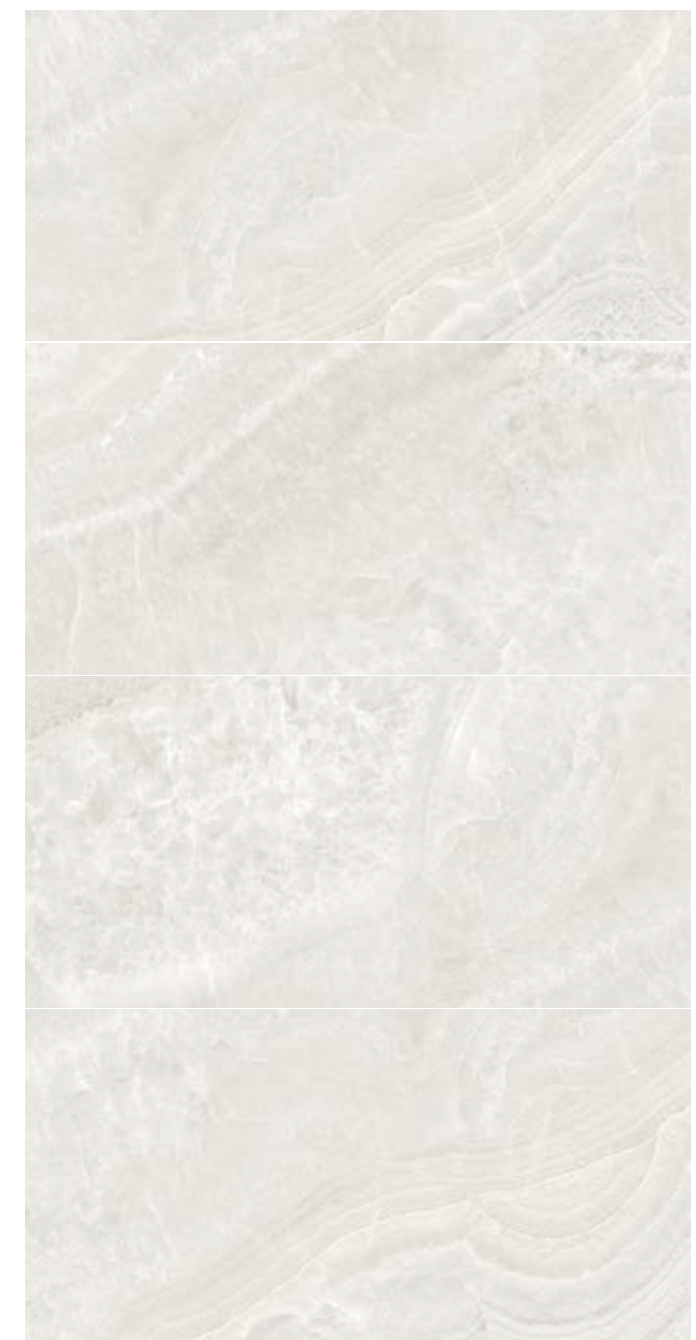

# GEORGIA

 80 X 160 cm

80 X 160 cm | **ONYX BEAM**