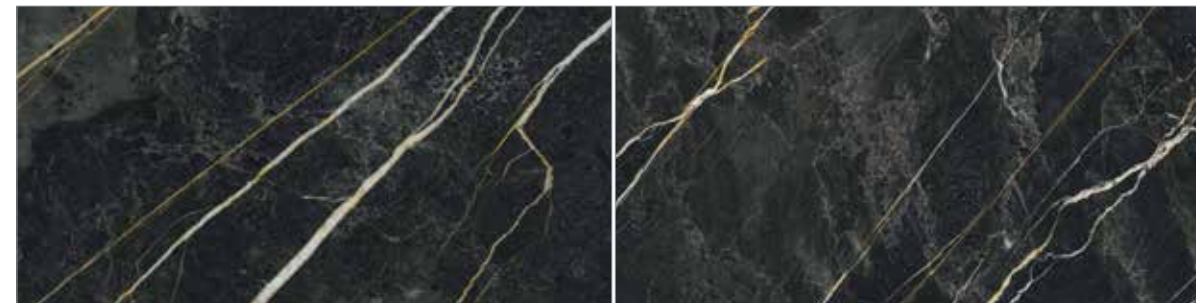

60 X 120 cm | WACOM

Night