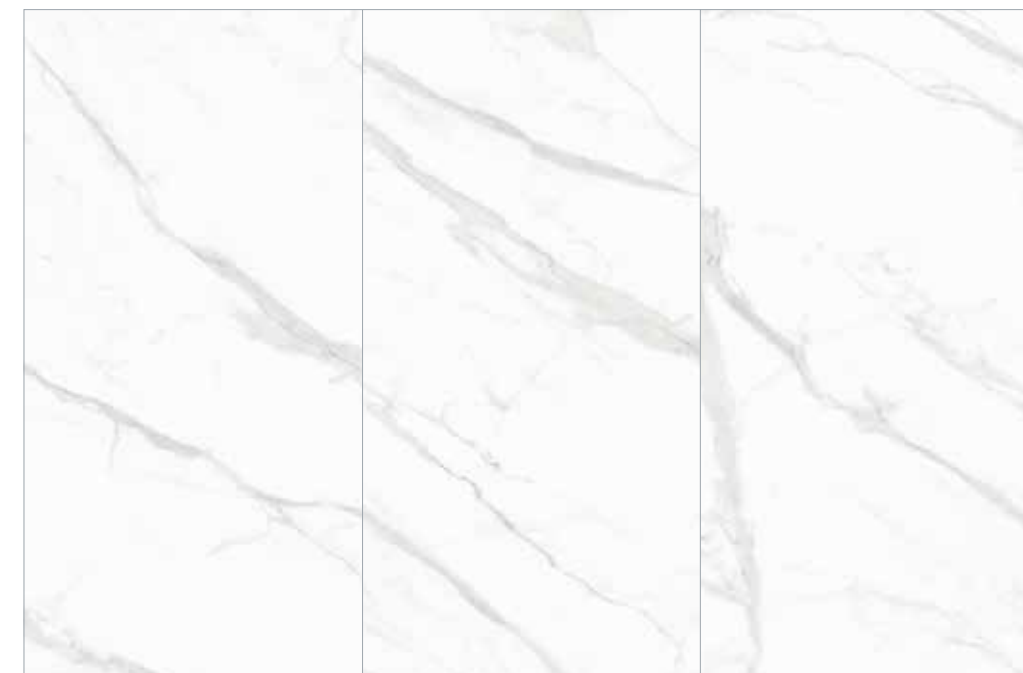

# 60 X 60 cm | URBANTEK

Dune Soft

Star Soft

Dust Soft

Night Soft

URBANTEK STAR SOFT

Dove 242  
120 x 240 cm

Dove 122  
120 x 120 cm